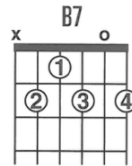

- ◆ We use numbers (1, 2, 3, 4) to refer to the left hand fingers and letters (p, i, m, a) for the right hand fingers:

- ◆ When we read guitar music in TAB, the lines represent the strings. String 6 (the lowest-sounding bass string, on top when you hold the guitar) is the bottom line, and string 1 (the highest-sounding treble) is the top line. The numbers indicate the frets.

- ◆ Try reading the following melody. When playing a melody in first position, your left hand finger number should match the fret number. For the right hand, you may use your thumb or (even better) alternate index and middle fingers.

* FYI: a true B7 chord would include string 4 fret 1, as indicated in this diagram. I've simplified it for this example to make it easier for beginners.

◆ Now make the same left hand chord shapes and use the right hand fingers to play the strings one at a time as indicated. This technique is called an 'arpeggio'. Note that it's not actually necessary to hold down the Em chord with the left hand fingers, as this arpeggio doesn't include strings 5 and 6.