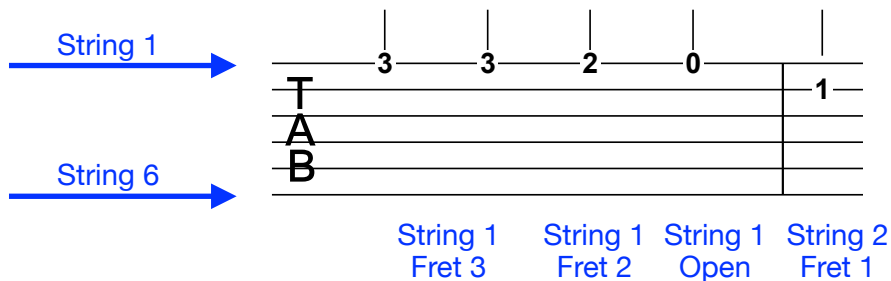

GUITAR BASICS

FOR BEGINNERS

An intro to TAB, melodies, chords, arpeggios, and fingerstyle
by Leah Kruszewski

Here's an overview of everything you need to know to start reading TAB and playing melodies, chords, arpeggios, and a simple fingerstyle piece.

- ◆ We use numbers (1, 2, 3, 4) to refer to the left hand fingers and letters (p, i, m, a) for the right hand fingers:

- ◆ When we read guitar music in TAB, the lines represent the strings. String 6 (the lowest-sounding bass string, on top when you hold the guitar) is the bottom line, and string 1 (the highest-sounding treble) is the top line. The numbers indicate the frets.

- ◆ Try reading the following melody. When playing a melody in first position, your left hand finger number should match the fret number. For the right hand, you may use your thumb or (even better) alternate index and middle fingers.

* FYI: a true B7 chord would include string 4 fret 1, as indicated in this diagram. I've simplified it for this example to make it easier for beginners.

◆ Now make the same left hand chord shapes and use the right hand fingers to play the strings one at a time as indicated. This technique is called an 'arpeggio'. Note that it's not actually necessary to hold down the Em chord with the left hand fingers, as this arpeggio doesn't include strings 5 and 6.