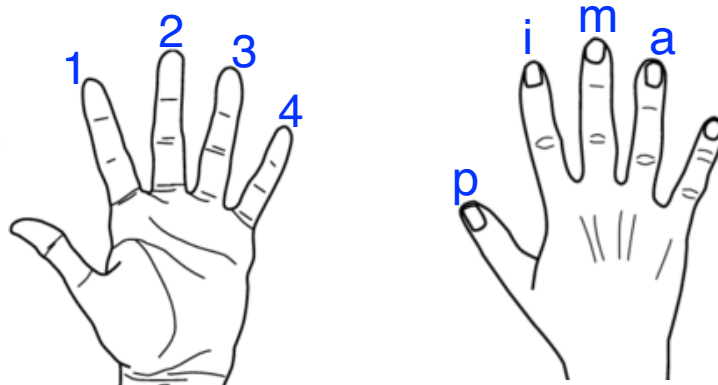

GUITAR BASICS

FOR BEGINNERS

An intro to TAB, melodies, chords, arpeggios, and fingerstyle
by Leah Kruszewski

Here's an overview of everything you need to know to start reading TAB and playing melodies, chords, arpeggios, and a simple fingerstyle piece.

- ◆ We use numbers (1, 2, 3, 4) to refer to the left hand fingers and letters (p, i, m, a) for the right hand fingers:

- ◆ When we read guitar music in TAB, the lines represent the strings. String 6 (the lowest-sounding bass string, on top when you hold the guitar) is the bottom line, and string 1 (the highest-sounding treble) is the top line. The numbers indicate the frets.

* FYI: a true B7 chord would include string 4 fret 1, as indicated in this diagram. I've simplified it for this example to make it easier for beginners.

◆ Now make the same left hand chord shapes and use the right hand fingers to play the strings one at a time as indicated. This technique is called an 'arpeggio'. Note that it's not actually necessary to hold down the Em chord with the left hand fingers, as this arpeggio doesn't include strings 5 and 6.