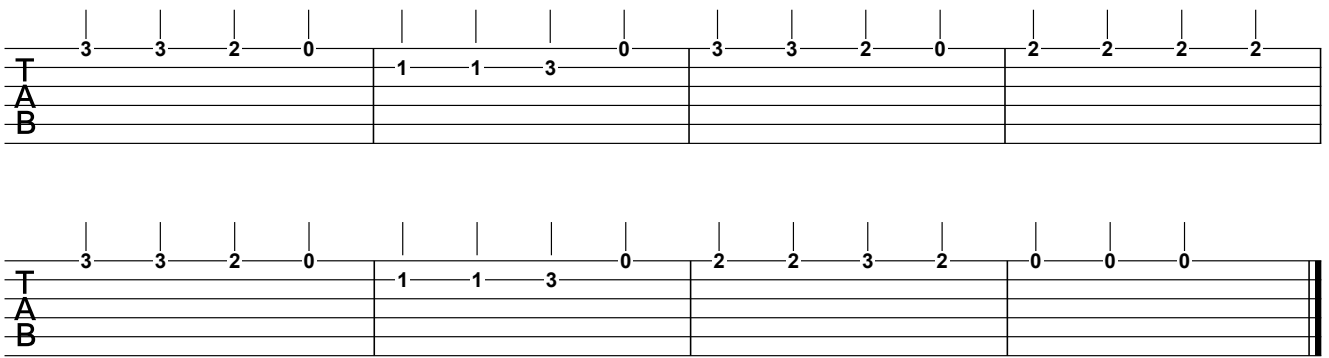

GUITAR BASICS

FOR BEGINNERS

An intro to TAB, melodies, chords, arpeggios, and fingerstyle
by Leah Kruszewski

Here's an overview of everything you need to know to start reading TAB and playing melodies, chords, arpeggios, and a simple fingerstyle piece.

- ◆ We use numbers (1, 2, 3, 4) to refer to the left hand fingers and letters (p, i, m, a) for the right hand fingers:

- ◆ When we read guitar music in TAB, the lines represent the strings. String 6 (the lowest-sounding bass string, on top when you hold the guitar) is the bottom line, and string 1 (the highest-sounding treble) is the top line. The numbers indicate the frets.

- ◆ Try reading the following melody. When playing a melody in first position, your left hand finger number should match the fret number. For the right hand, you may use your thumb or (even better) alternate index and middle fingers.

* FYI: a true B7 chord would include string 4 fret 1, as indicated in this diagram. I've simplified it for this example to make it easier for beginners.

◆ Now make the same left hand chord shapes and use the right hand fingers to play the strings one at a time as indicated. This technique is called an 'arpeggio'. Note that it's not actually necessary to hold down the Em chord with the left hand fingers, as this arpeggio doesn't include strings 5 and 6.